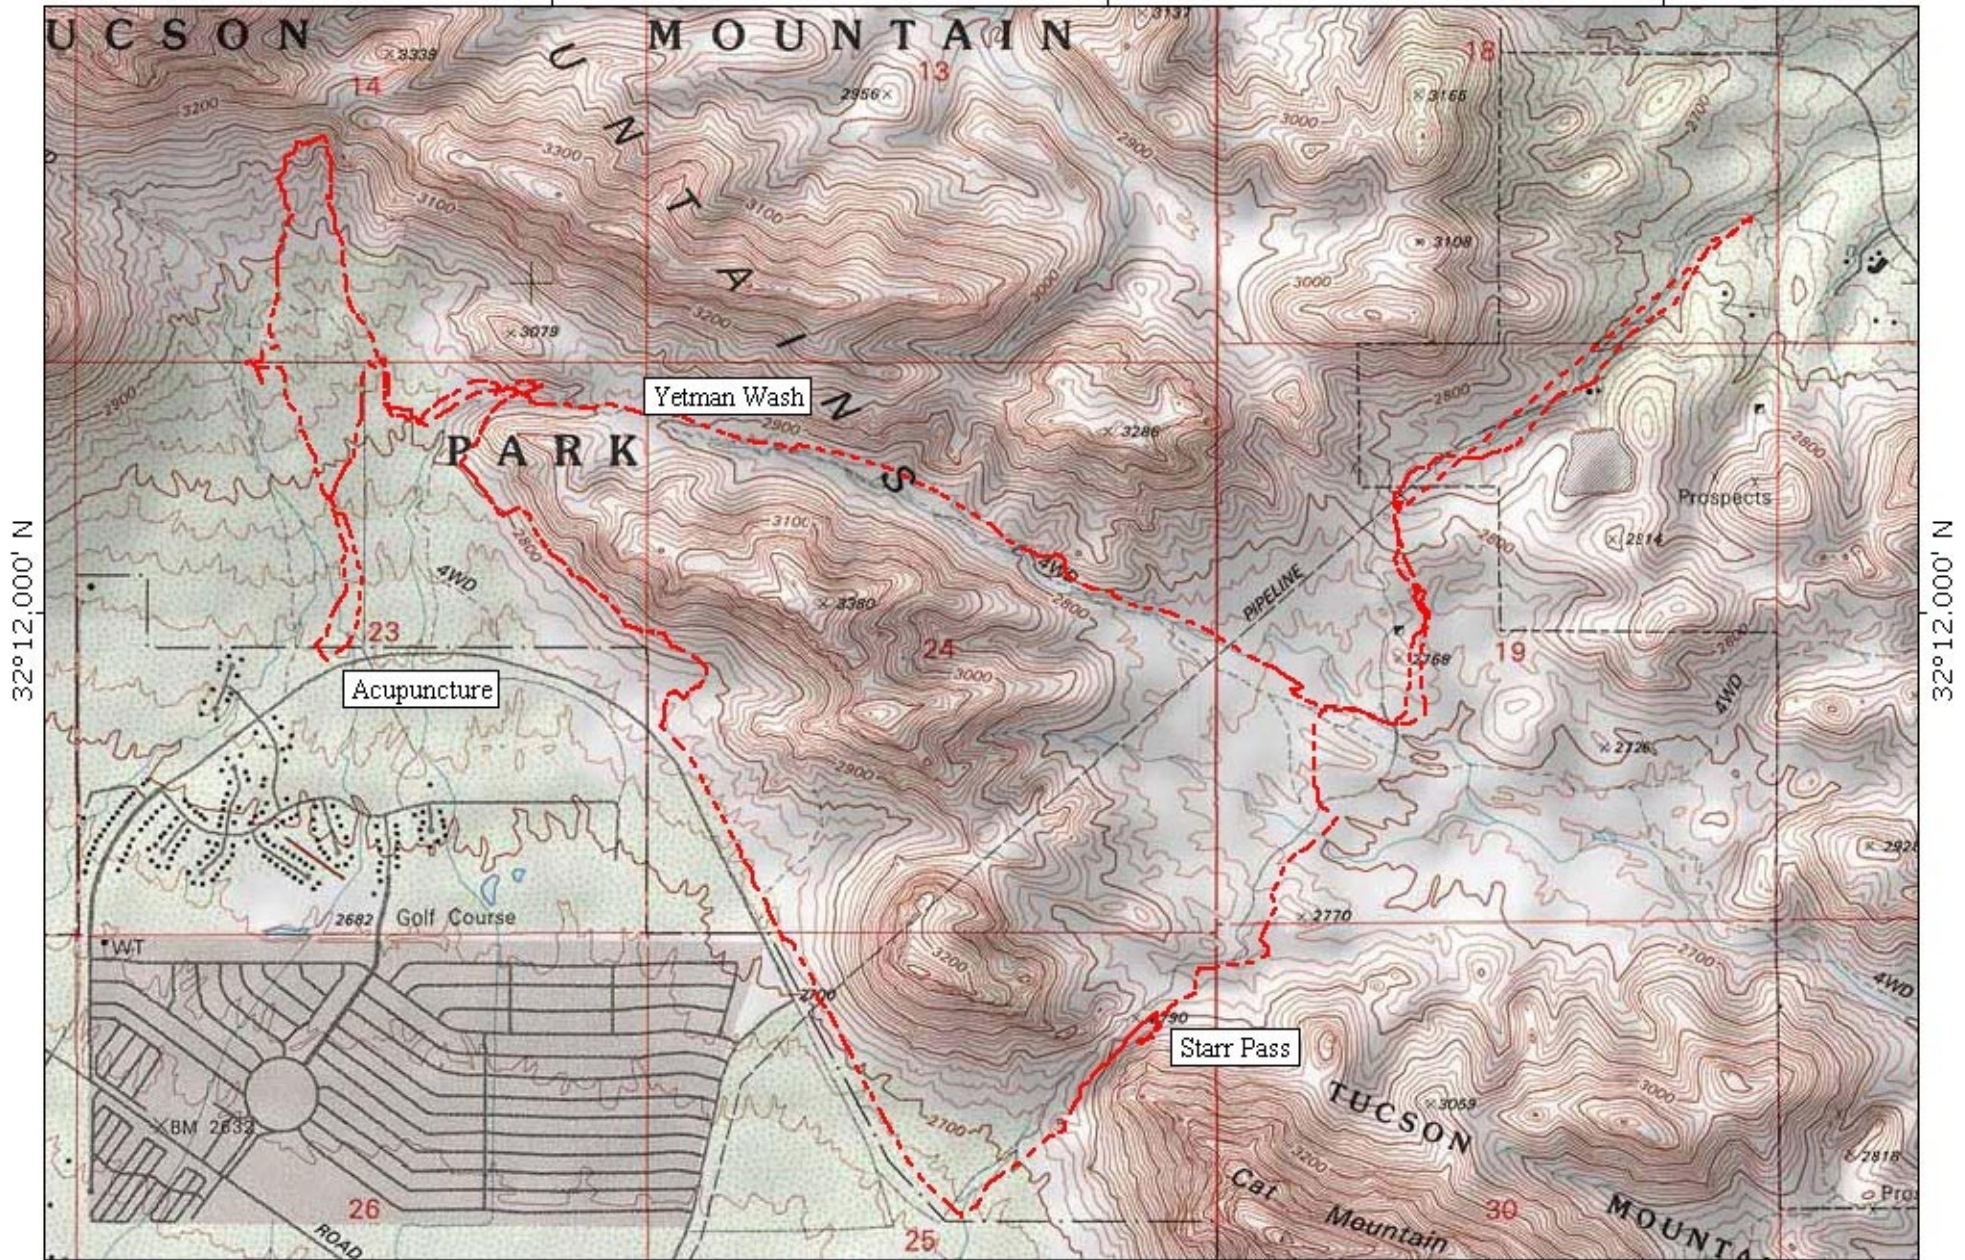

TOPO! map printed on 04/28/01 from "Arizona.tpo" and "Untitled.tpg"
111°05.000' W 111°04.000' W

WGS84 111°03.000' W

32°12.000' N

32°12.000' N

111°05.000' W

111°04.000' W

WGS84 111°03.000' W

TN 11 1/2° MN

Printed from TOPO! ©2000 Wildflower Productions (www.topo.com)